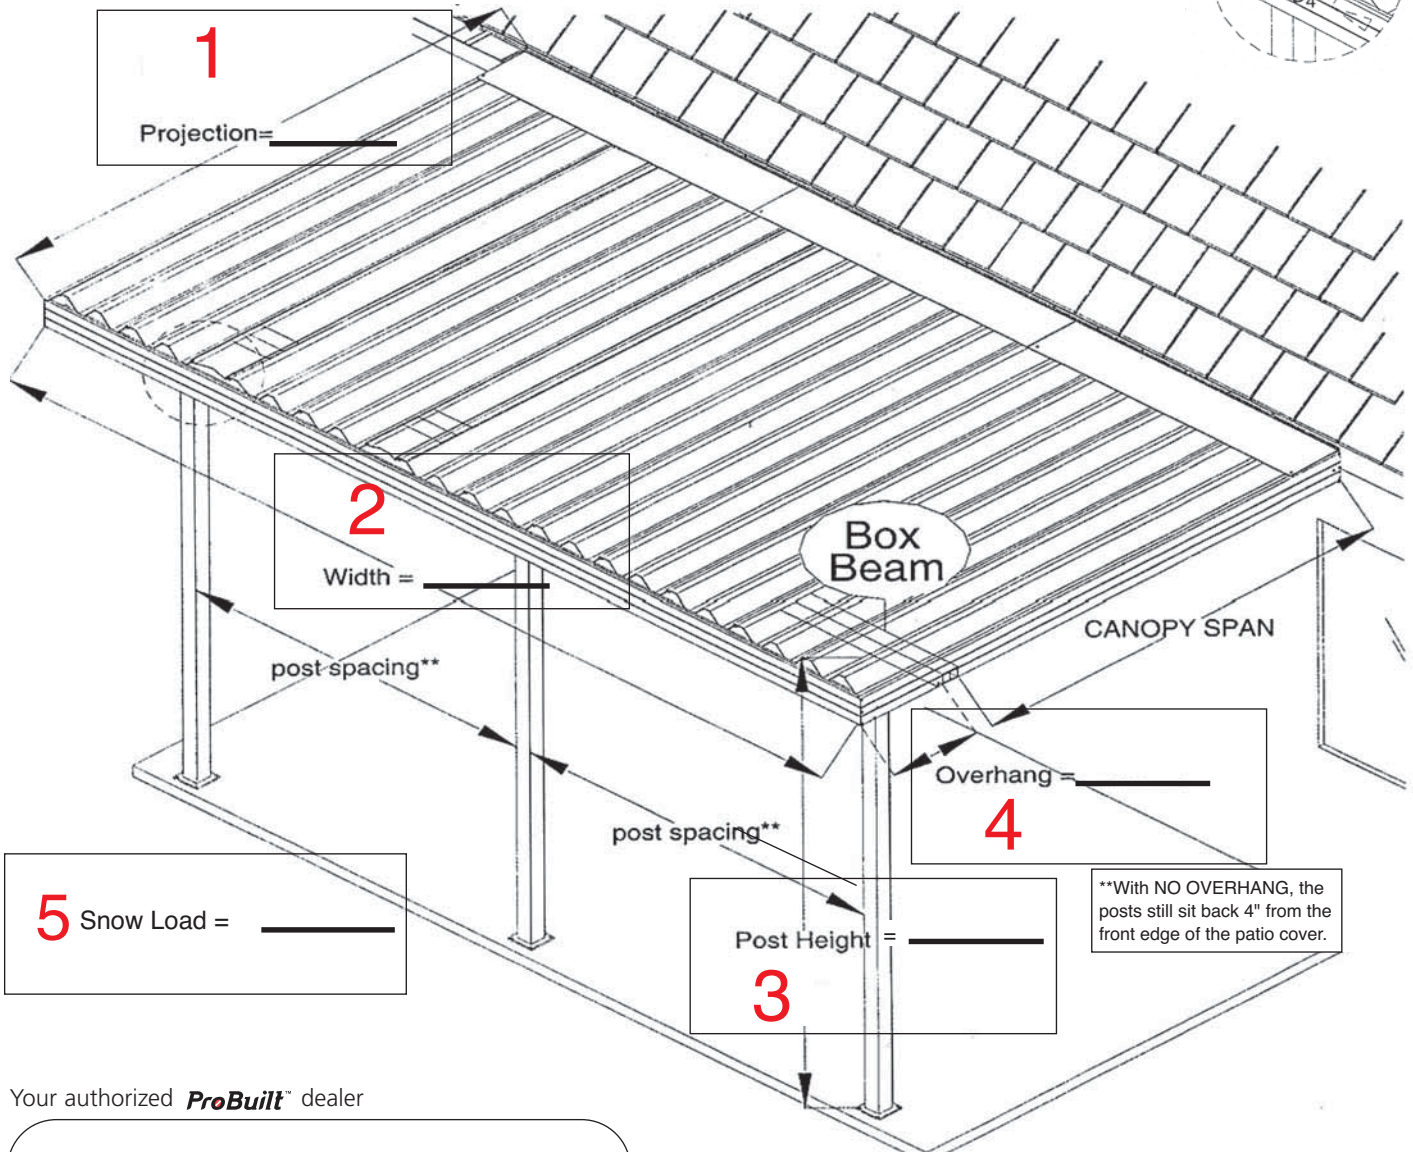

ProBuilt™

Do-It-Yourself Patio Covers

turning good houses
Into Great Homes™

ProBuilt™

Do-It-Yourself Patio Covers

Patio Covers

of Skylights: _____
 Note: 2 Skylights are required to replace each pan.

Your authorized **ProBuilt™** dealer

PLEASE NOTE: **Allowable Post Spacing, Beam Placement, Patio Cover Projection, and Overhang to be determined by Snow Load. When installing a patio cover on a mobile or manufactured home, a second beam and post set may be required at the structure. Building codes may vary. Always comply with all applicable building codes. Please ensure to check your local building codes for required snow load and building permit requirements prior to installation. Please check areas to be drilled are free from utilities, services and hazards. No member of Alco Ventures Group of Companies or the Dealer shall be liable for any loss or damage resulting from the improper installation or use of this product. If any member of Alco Ventures Group of Companies or the Dealer becomes liable for any loss or damage, the aggregate liability of Alco Ventures company shall be limited to the retail purchase price of that product. For further information, please consult your authorized ProBuilt Dealer.